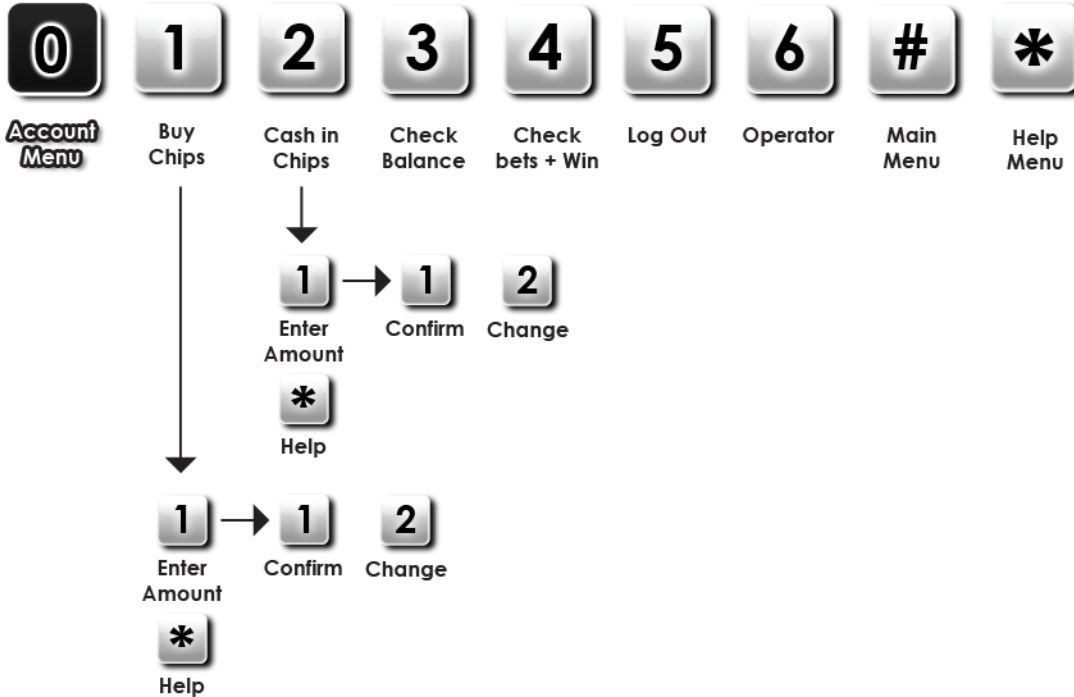

Help Menu

Account Menu

Betting Menu

Phone options menu

CALL NOW: 0800 279 851 0

ACCOUNT MENU

Free to call, free to bet!

BETTING MENU